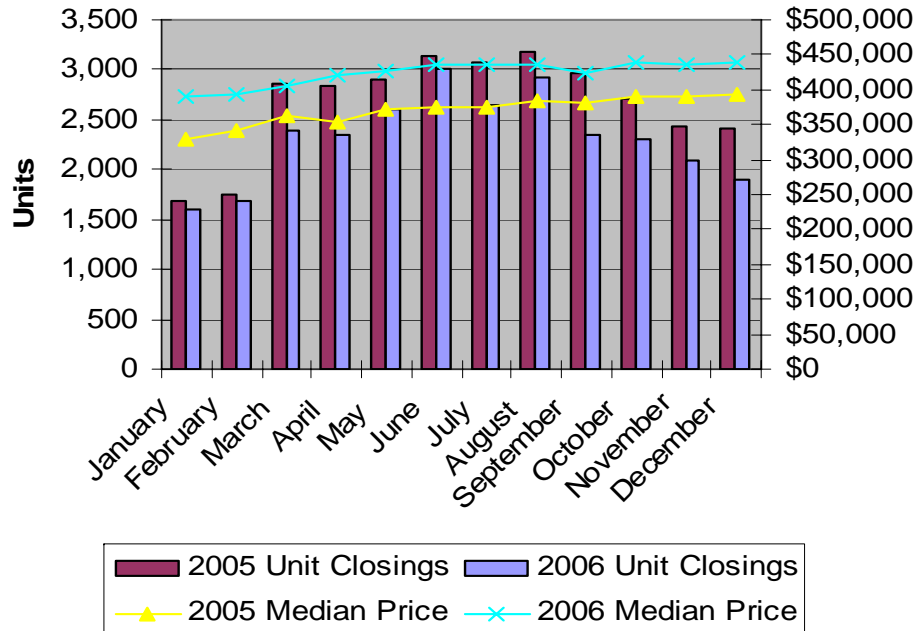

December 2006 Resale Market Recap

Data courtesy of the NWMLS. Information and graphs compiled by and property of Ezdigs.com

2006 Combined Condo & Single Family Resales - Median Values

2006 Single Family Resales - Median Values

2006 Condominium Resales - Median Values

King County - Combined Condo & Single Family Resales

King County Single Family Resales

King County Condominium Resales

Snohomish County - Combined Condo and Single Family Resales