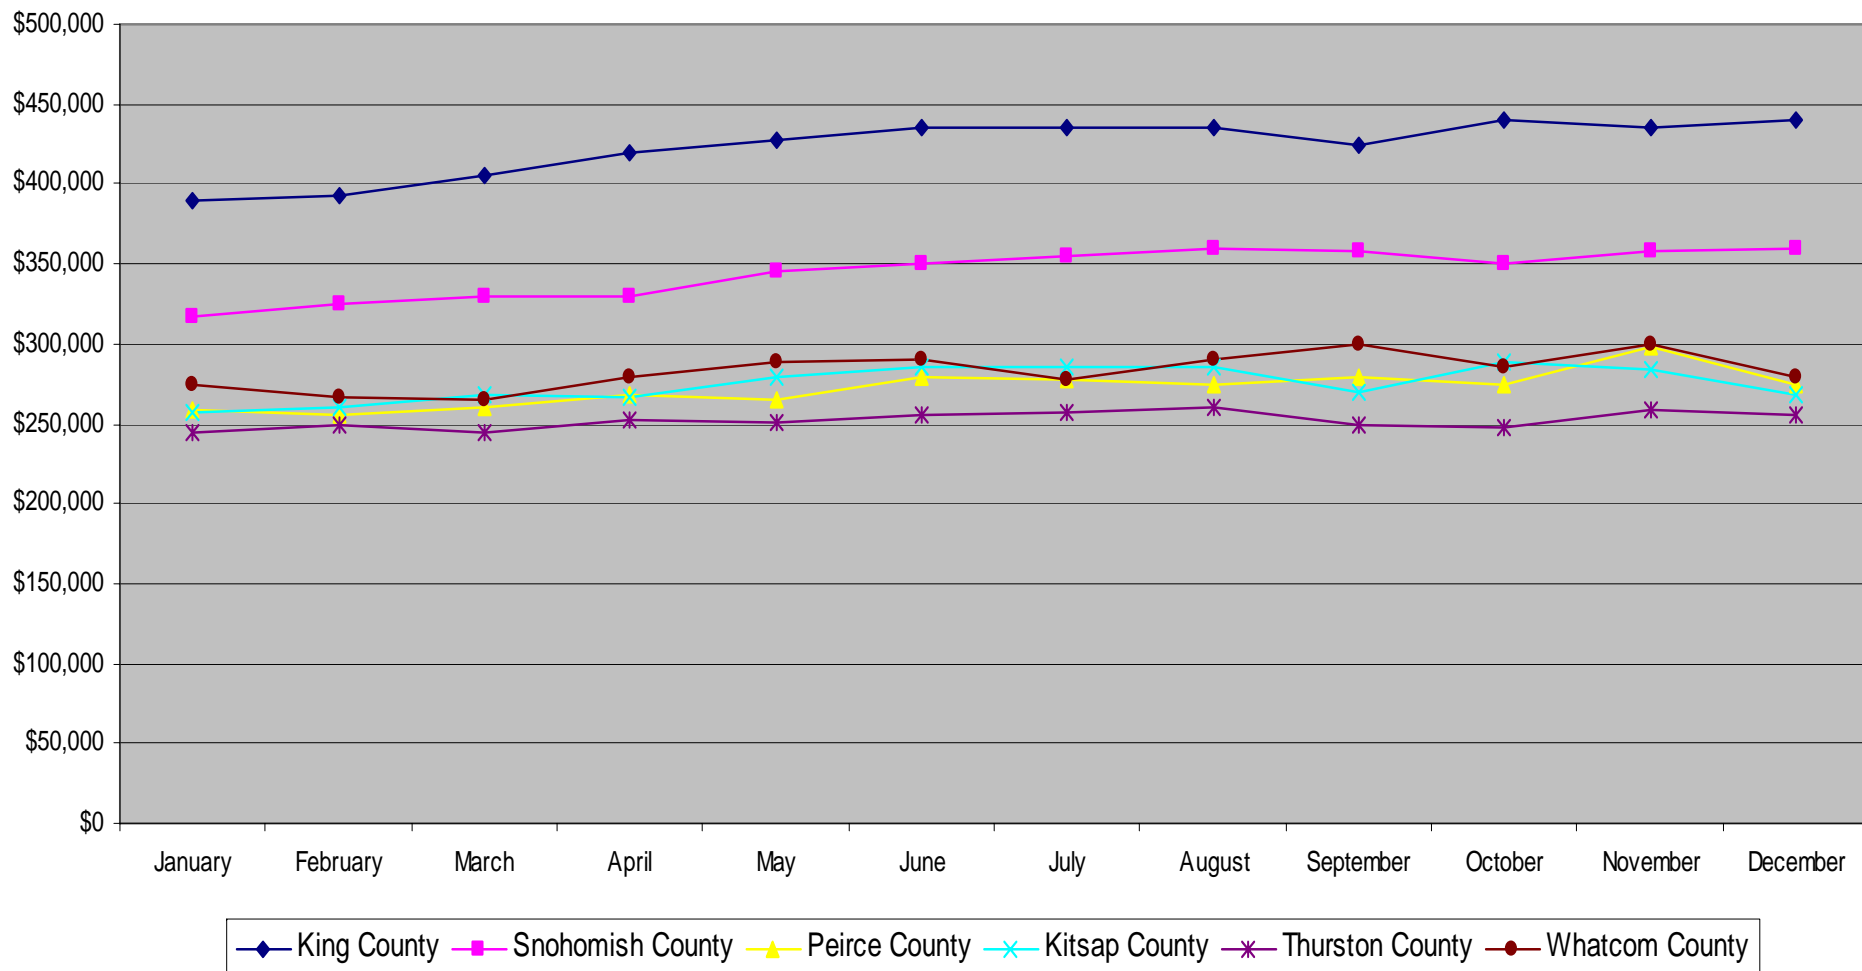

December 2006 Resale Market Recap

Data courtesy of the NWMLS. Information and graphs compiled by and property of Ezdigs.com

2006 Combined Condo & Single Family Resales - Median Values

2006 Single Family Resales - Median Values

2006 Condominium Resales - Median Values

King County - Combined Condo & Single Family Resales

King County Single Family Resales

King County Condominium Resales

Snohomish County - Combined Condo and Single Family Resales

Snohomish County Single Family Resales

Snohomish County Condo Resales

Pierce County - Combined Condo and Single Family Resales

Pierce County Single Family Resales

Pierce County Condominium Resales

Kitsap County - Combined Condo and Single Family Resales