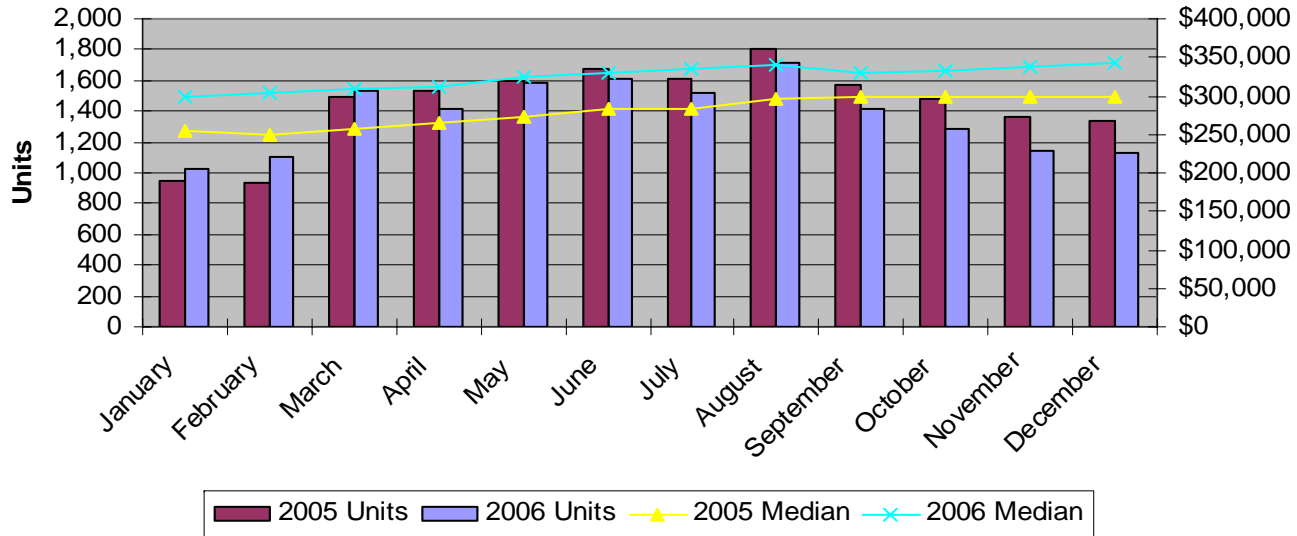

December 2006 Resale Market Recap

Data courtesy of the NWMLS. Information and graphs compiled by and property of Ezdigs.com

2006 Combined Condo & Single Family Resales - Median Values

2006 Single Family Resales - Median Values

2006 Condominium Resales - Median Values

King County - Combined Condo & Single Family Resales

King County Single Family Resales

King County Condominium Resales

Snohomish County - Combined Condo and Single Family Resales