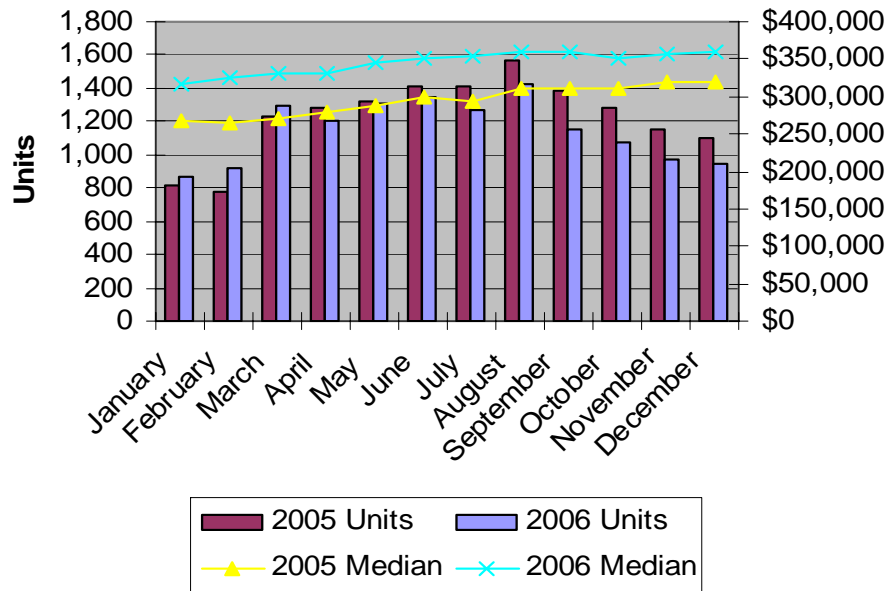

Snohomish County Single Family Resales