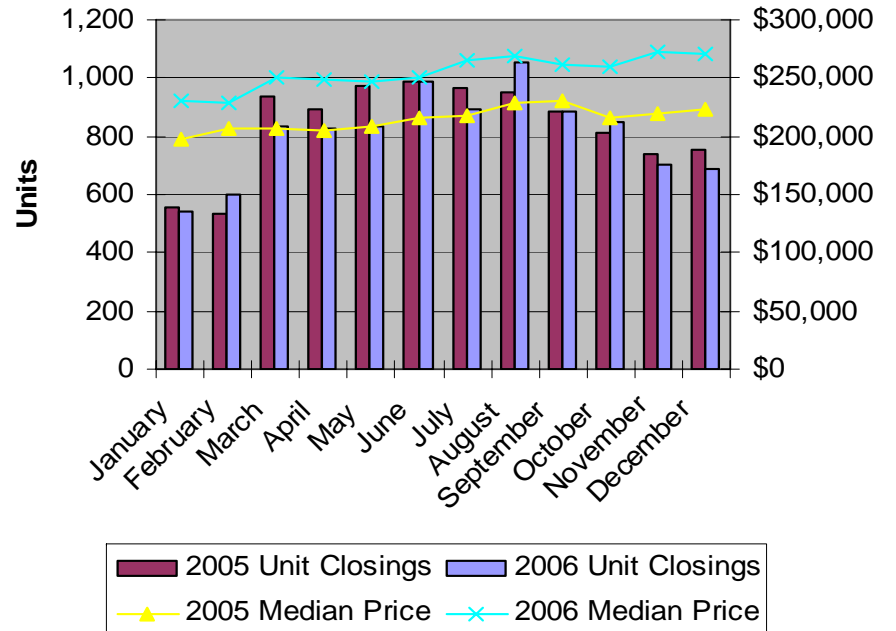

December 2006 Resale Market Recap

Data courtesy of the NWMLS. Information and graphs compiled by and property of Ezdigs.com

2006 Combined Condo & Single Family Resales - Median Values

2006 Single Family Resales - Median Values

2006 Condominium Resales - Median Values

King County - Combined Condo & Single Family Resales

King County Single Family Resales

King County Condominium Resales

Snohomish County - Combined Condo and Single Family Resales