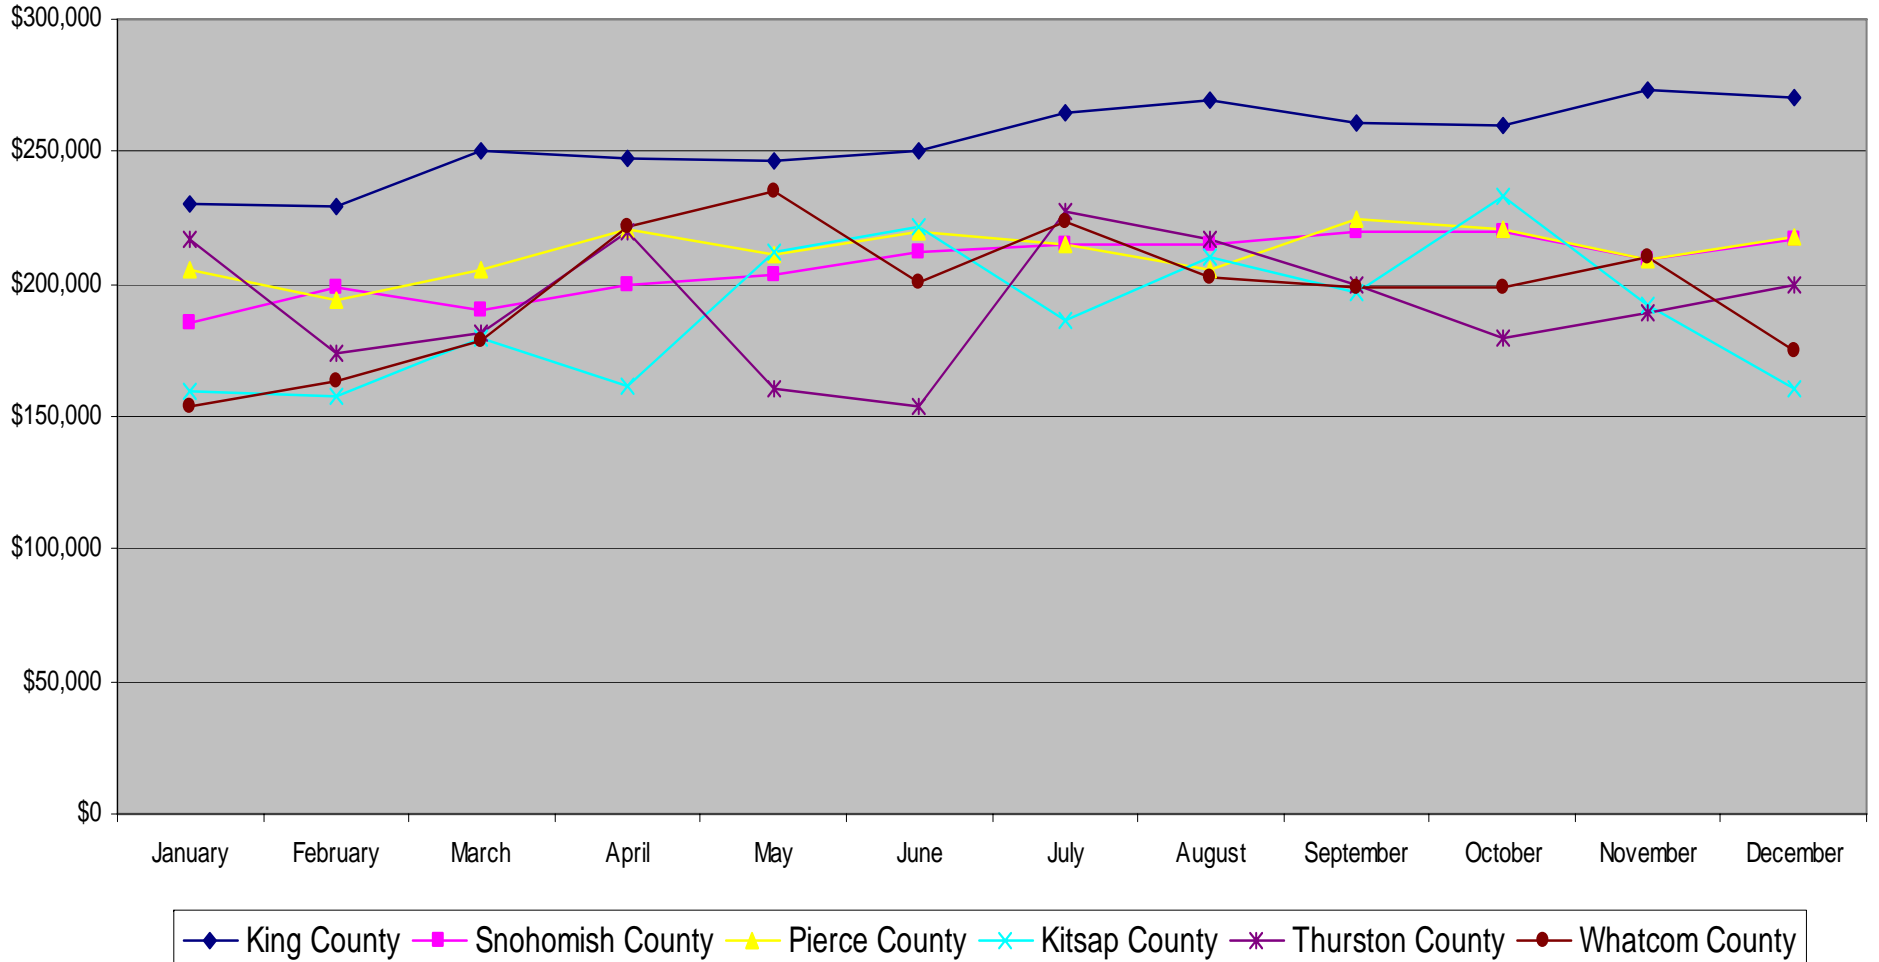

December 2006 Resale Market Recap

Data courtesy of the NWMLS. Information and graphs compiled by and property of Ezdigs.com

2006 Combined Condo & Single Family Resales - Median Values

2006 Single Family Resales - Median Values

2006 Condominium Resales - Median Values

King County - Combined Condo & Single Family Resales

King County Single Family Resales

King County Condominium Resales

Snohomish County - Combined Condo and Single Family Resales