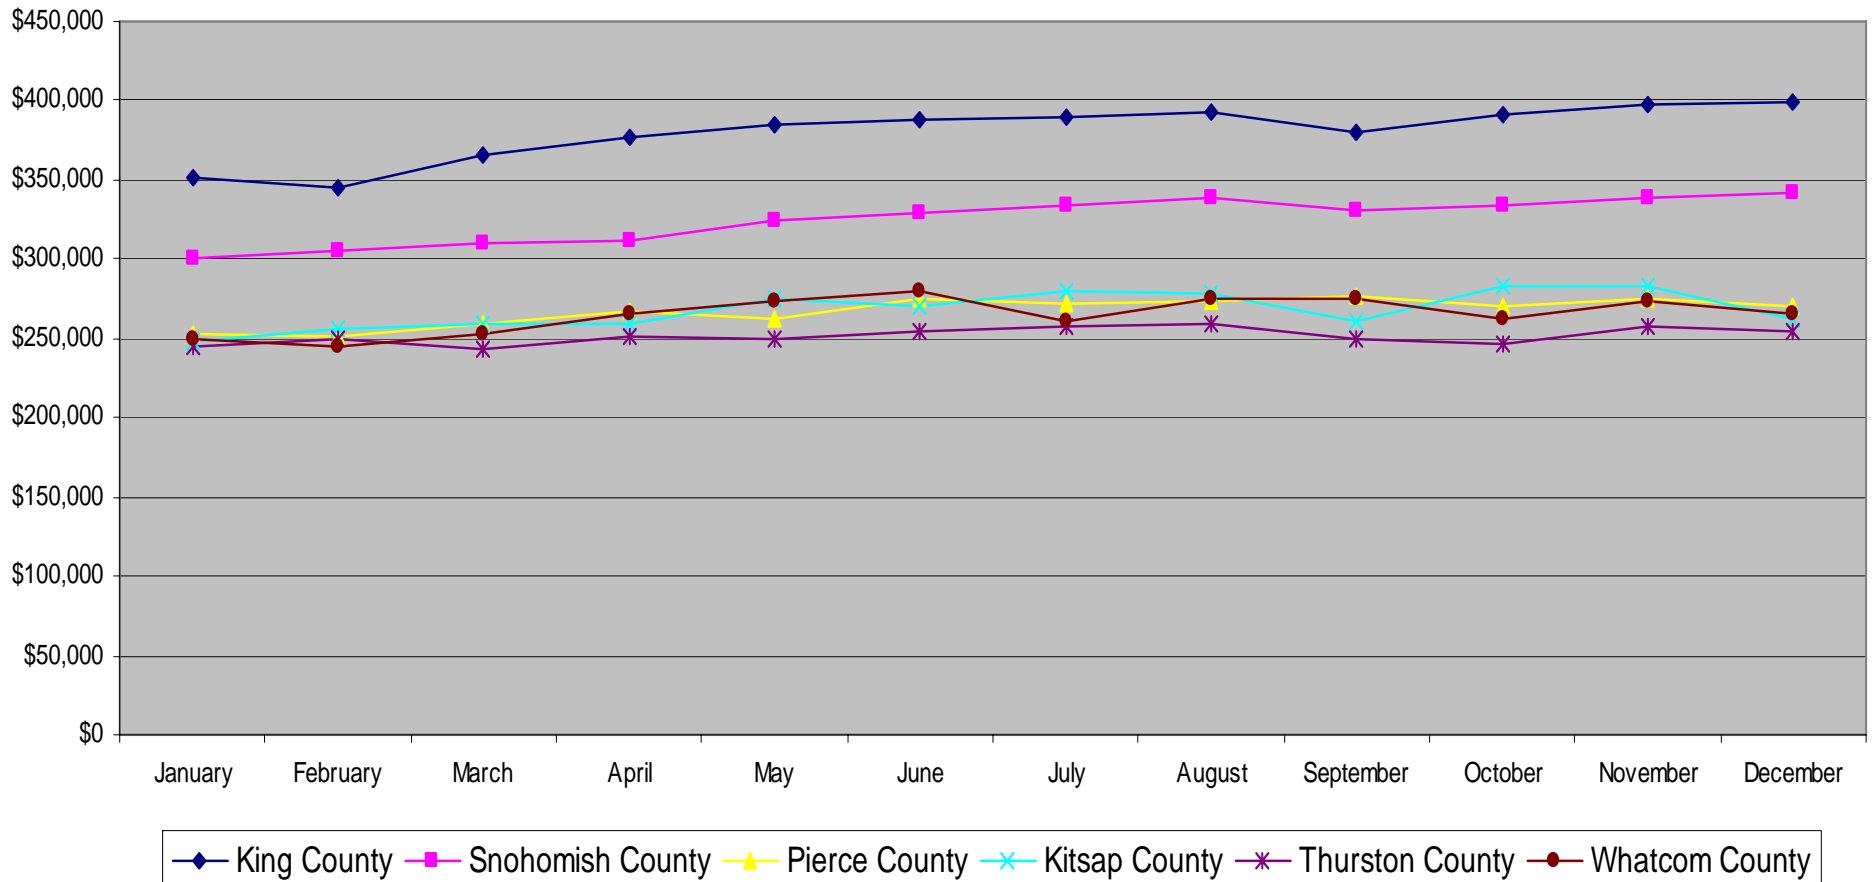

December 2006 Resale Market Recap

Data courtesy of the NWMLS. Information and graphs compiled by and property of Ezdigs.com

2006 Combined Condo & Single Family Resales - Median Values

2006 Single Family Resales - Median Values

2006 Condominium Resales - Median Values

King County - Combined Condo & Single Family Resales

King County Single Family Resales

King County Condominium Resales

Snohomish County - Combined Condo and Single Family Resales