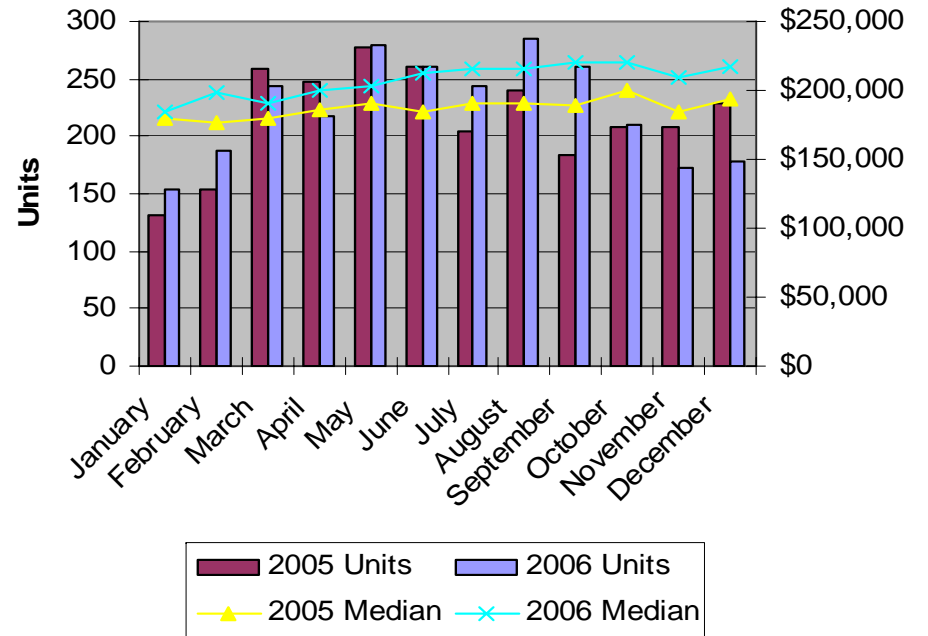

Snohomish County Condo Resales