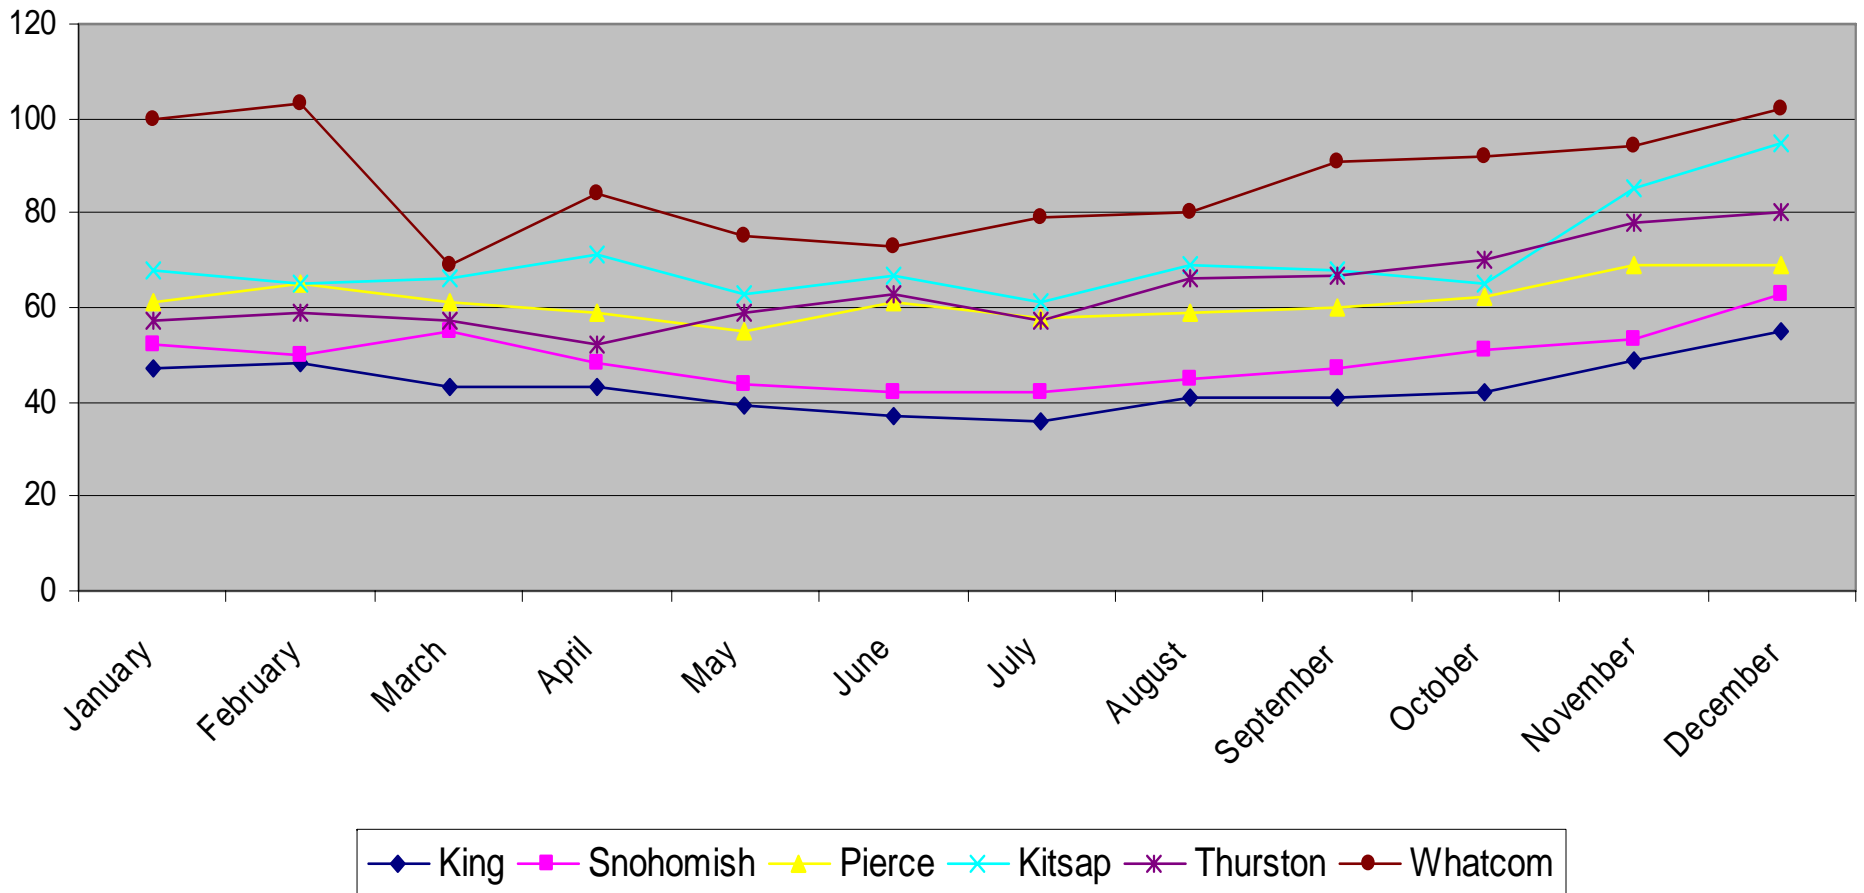

Condo & Single Family Combined Days On Market - Resale Homes