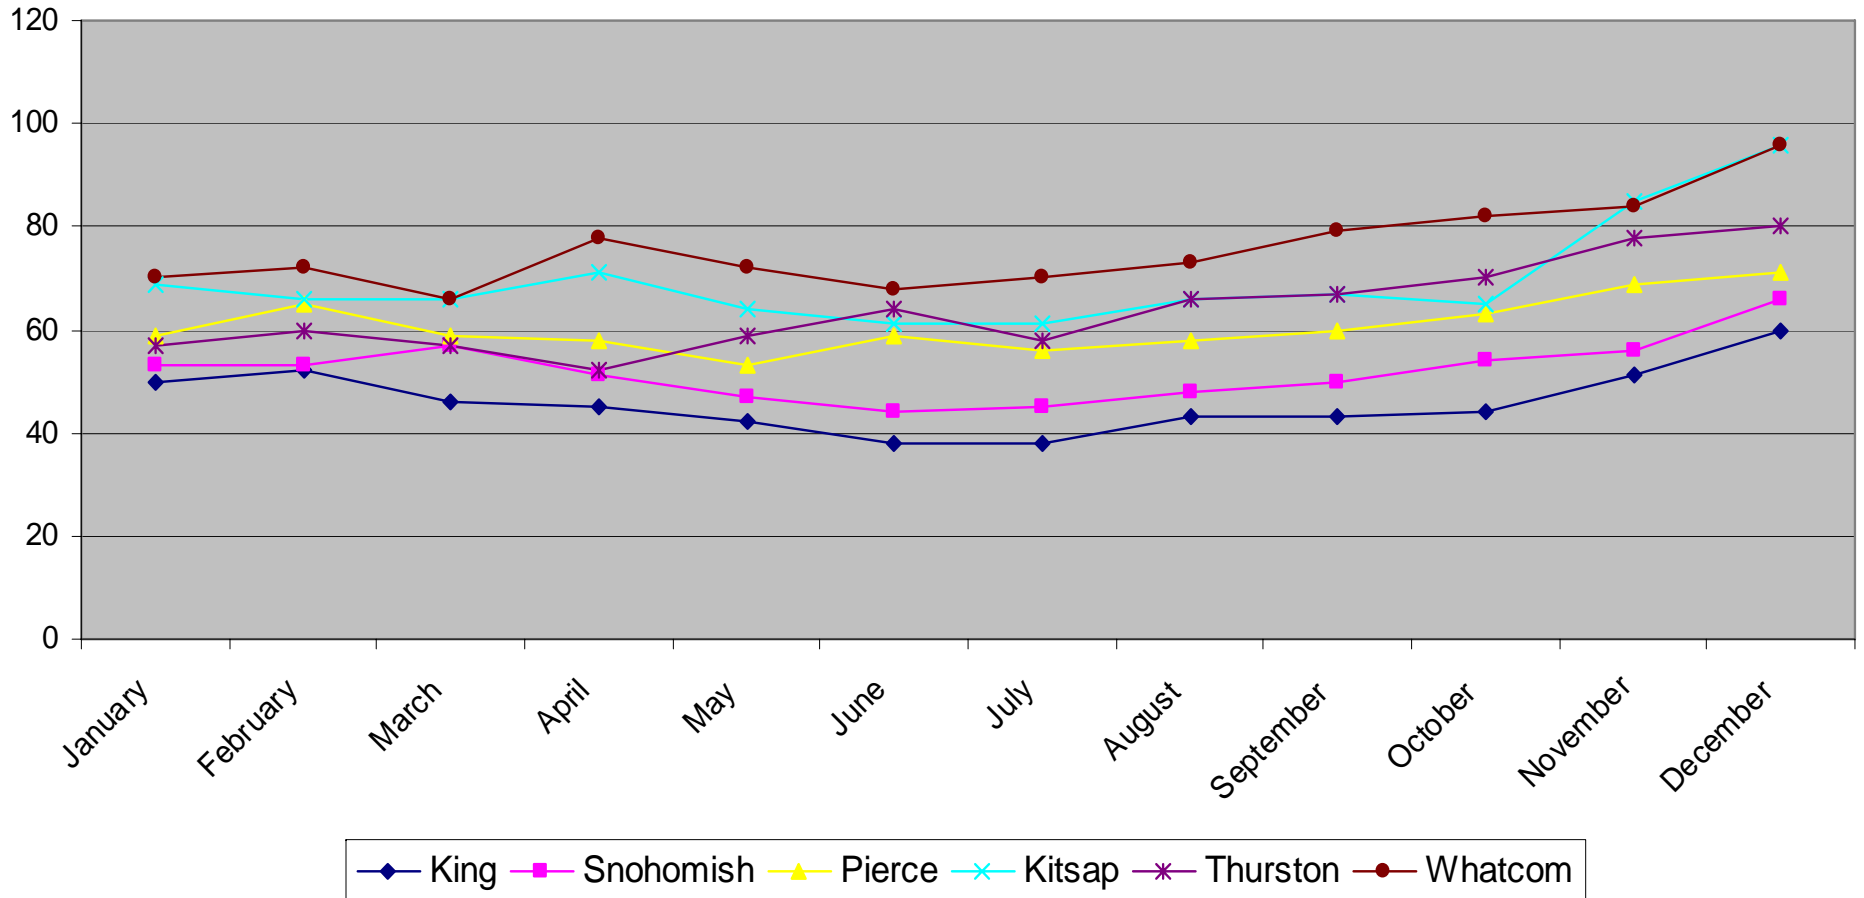

Single Family Days on Market - Resale Homes