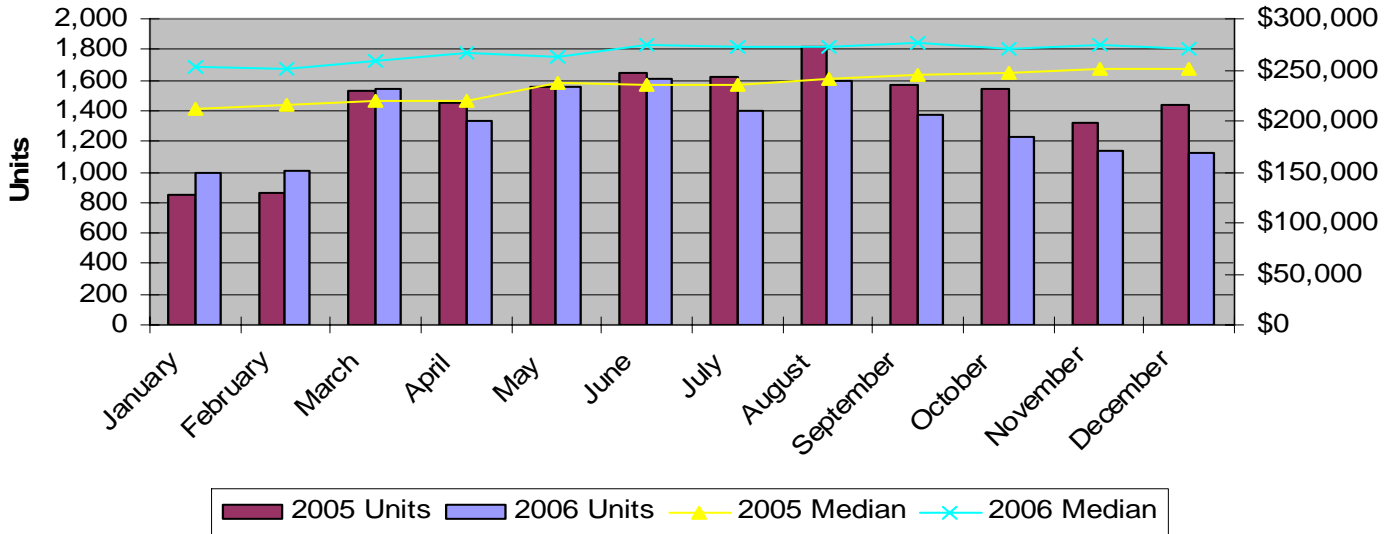

Pierce County - Combined Condo and Single Family Resales